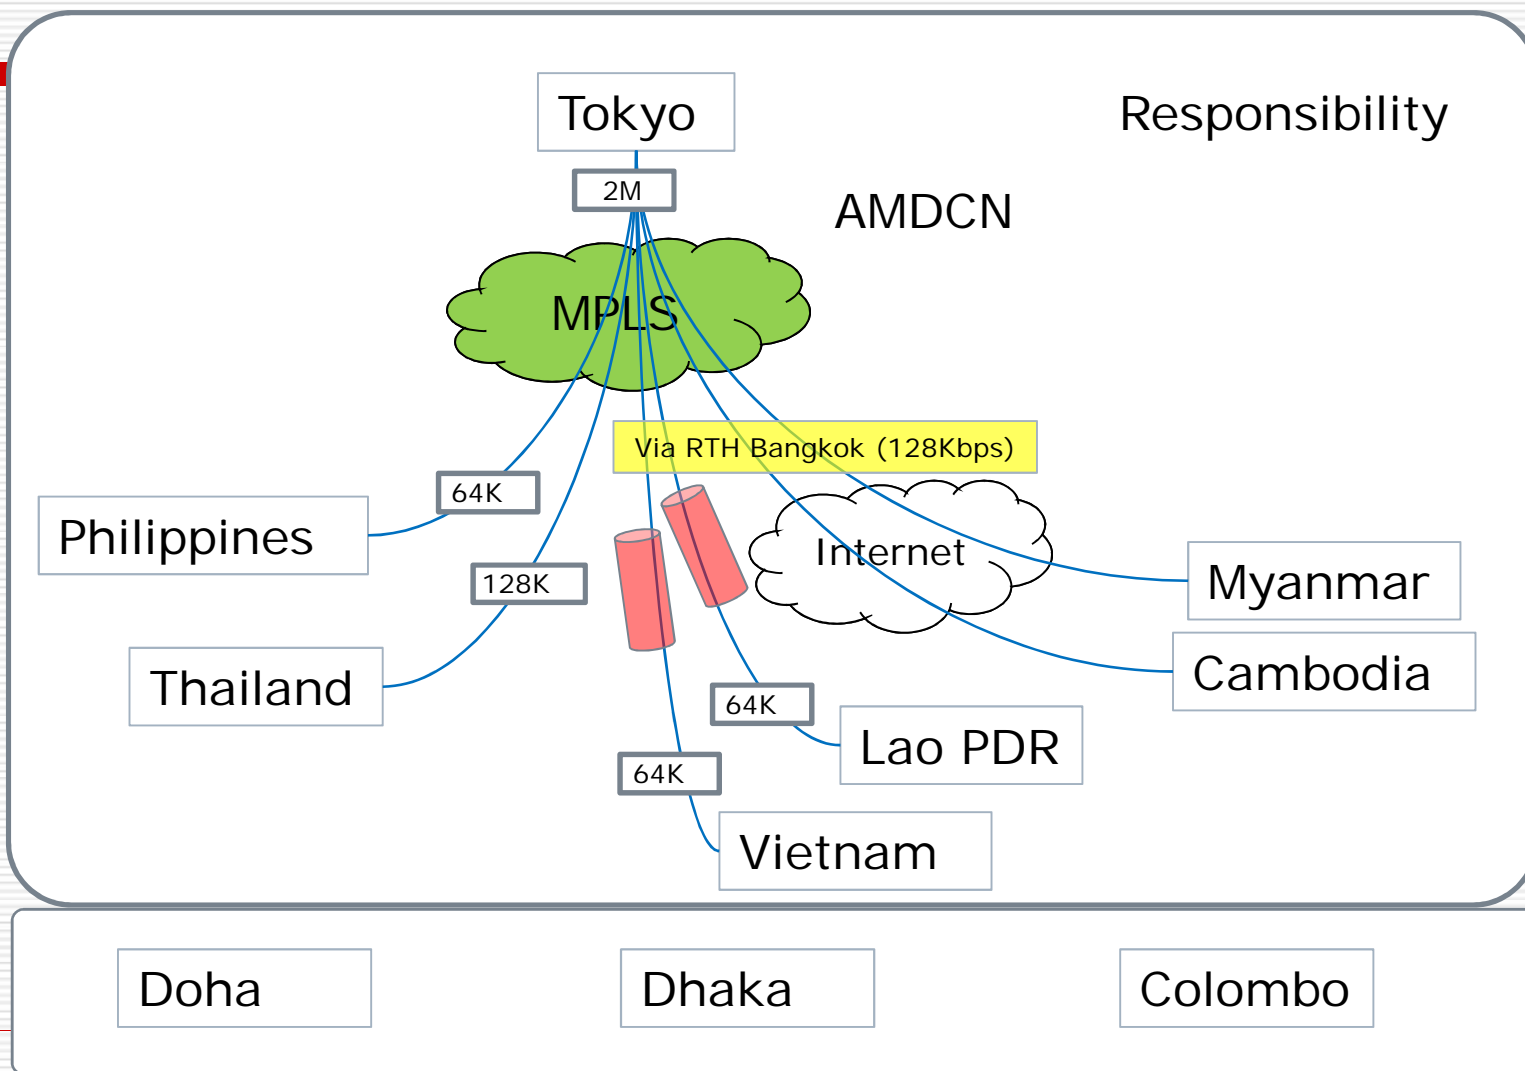

Introduction to AMDCN

Yoritsugi OHNO

WIS Workshop in 2014

18th -20th Nov. 2014, in JMA HQ

Contents

- Current Status
- Options
- Future Plan

Current Status: Physical

Current Status: Logical Aspects

Future Plan: Connects to NCs

Options

GISC

DCPC/NC

Options

Dedicated circuit and MPLS

Leased Line

MPLS (IP-VPN)

- Currently, this circuit is managed by NTT communications
 - We are looking for another telecom company, if NCs/DCPCs are unable to contract with NTT communications.
-

Options

Internet VPN (IPsec Tunnel)