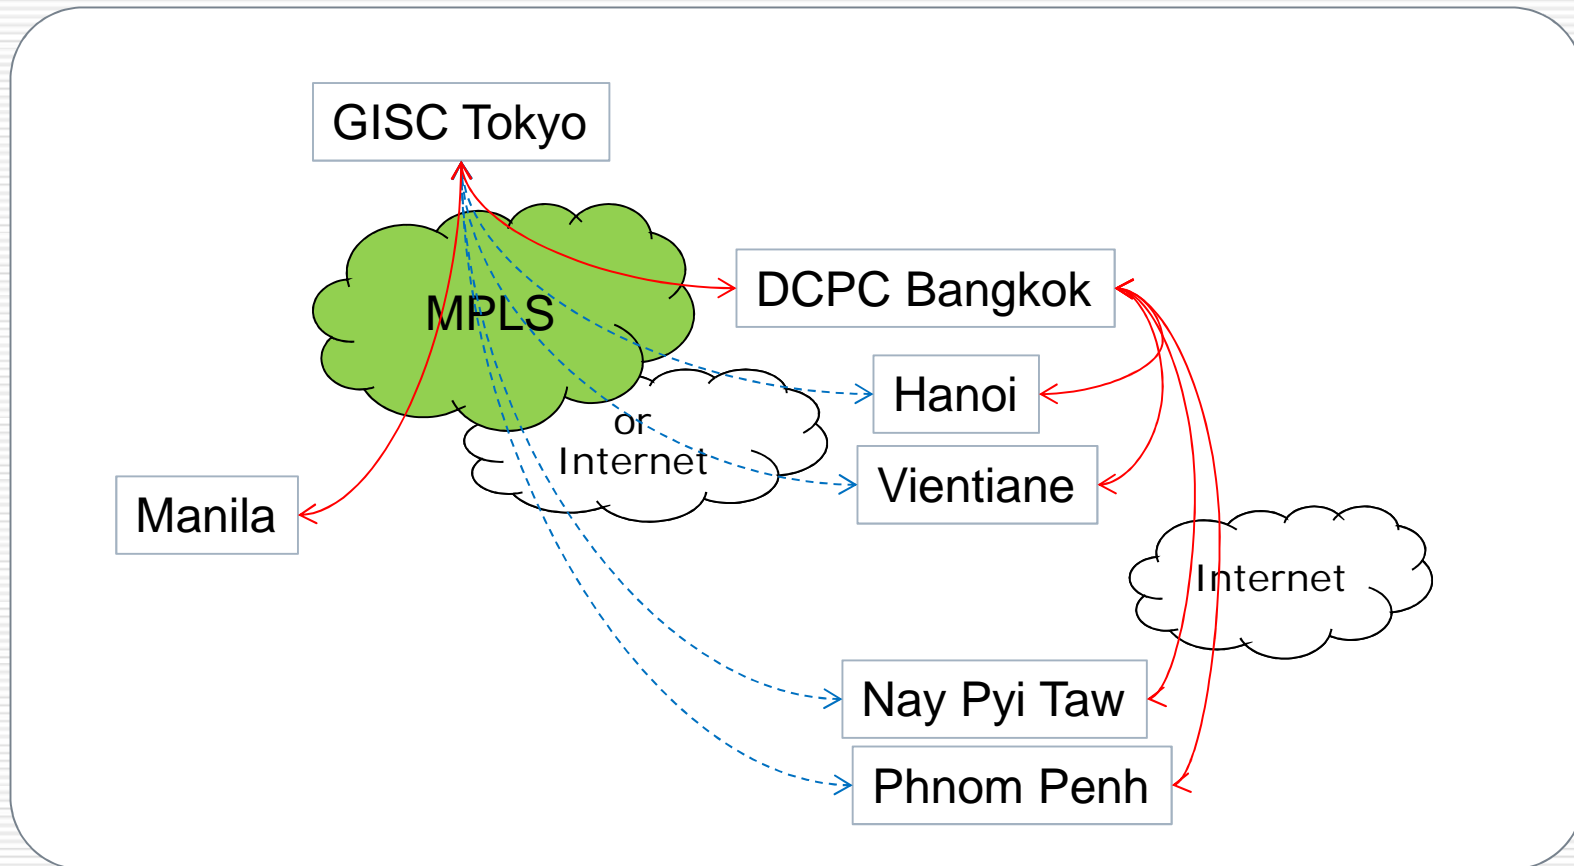

Introduction to AMDCN

Yoritsugi OHNO

WIS Workshop in 2014

18th -20th Nov. 2014, in JMA HQ

Contents

- Current Status
- Options
- Future Plan

Current Status: Physical

Current Status: Logical Aspects

Future Plan: Connects to NCs

Options

GISC

DCPC/NC

Options

Dedicated circuit and MPLS

Leased Line

MPLS (IP-VPN)

- Currently, this circuit is managed by NTT communications
 - We are looking for another telecom company, if NCs/DCPCs are unable to contract with NTT communications.
-

Options

Internet VPN (IPsec Tunnel)