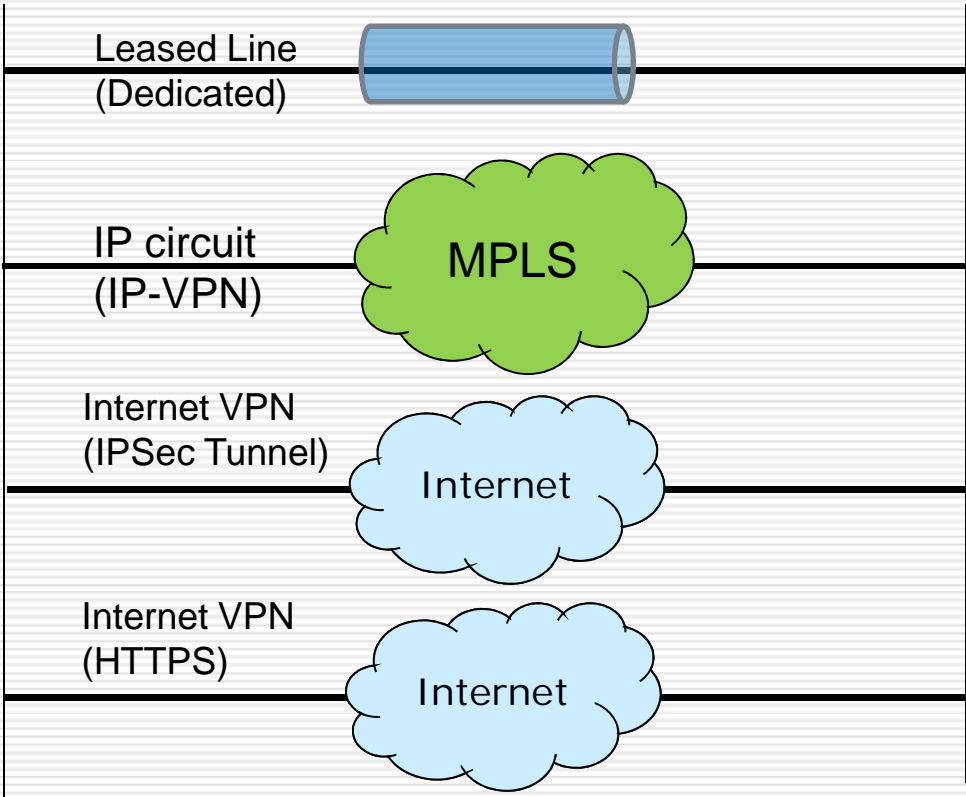

Introduction to AMDCN

Yoritsugi OHNO

WIS Workshop in 2014

18th -20th Nov. 2014, in JMA HQ

Contents

- Current Status
- Options
- Future Plan

Current Status: Physical

Current Status: Logical Aspects

Future Plan: Connects to NCs

Options

GISC

DCPC/NC

Options

Dedicated circuit and MPLS

Leased Line

MPLS (IP-VPN)

- Currently, this circuit is managed by NTT communications
 - We are looking for another telecom company, if NCs/DCPCs are unable to contract with NTT communications.
-

Options

Internet VPN (IPsec Tunnel)