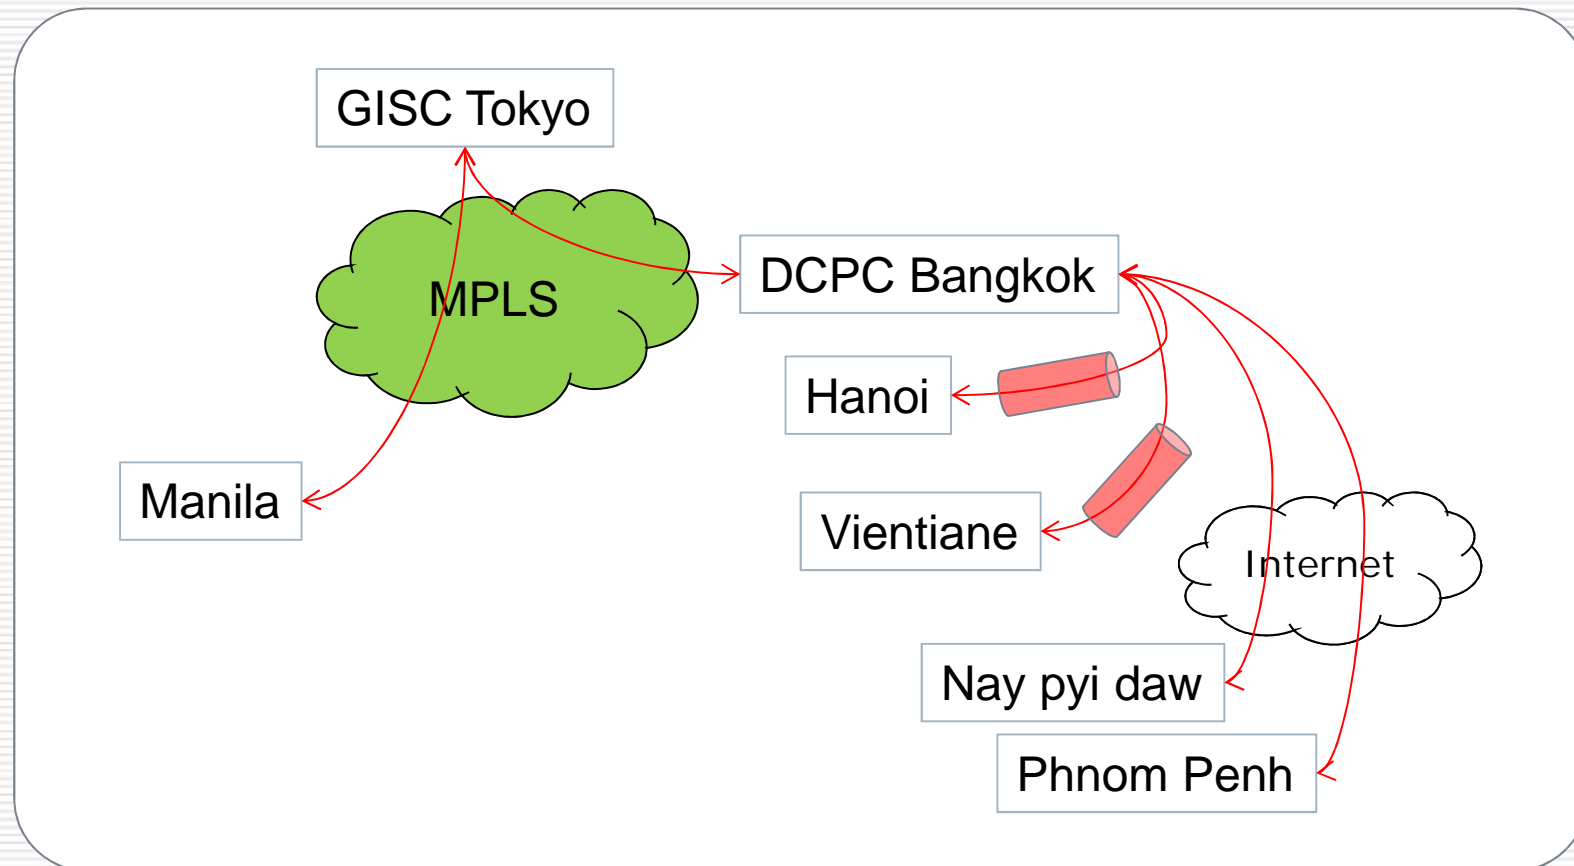

Introduction to AMDCN

Yoritsugi OHNO

WIS Workshop in 2014

18th -20th Nov. 2014, in JMA HQ

Contents

- Current Status
- Options
- Future Plan

Current Status: Physical

Current Status: Logical Aspects

Future Plan: Connects to NCs

Options

GISC

DCPC/NC

Options

Dedicated circuit and MPLS

Leased Line

MPLS (IP-VPN)