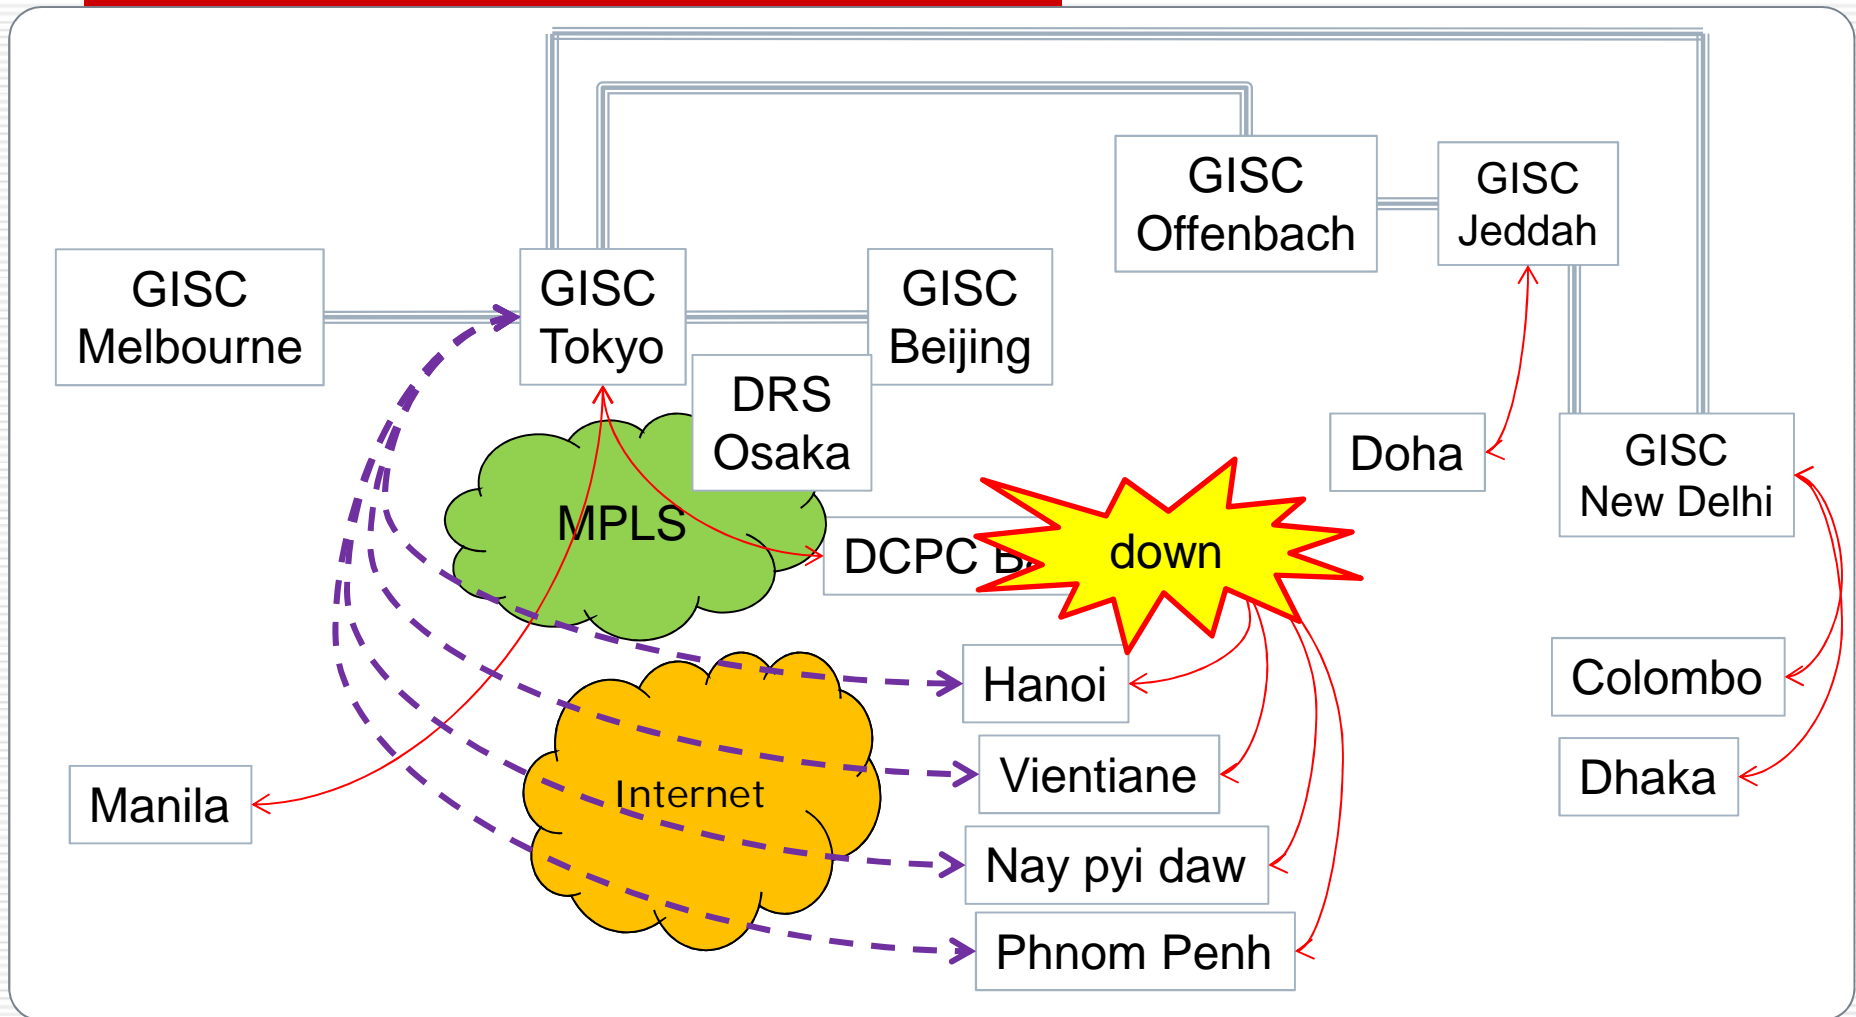

Introduction to Backup

Yoritsugi OHNO
WIS Workshop in 2014
18th -20th Nov. 2014, in JMA HQ

Disaster Recovery Site (DRS)

DRS schedule

- Installation
 - In December 2014
- Preparation at neighboring centres
 - Configure network in First quarter of 2015
- Connectivity test
 - Between Dec. 2014 and Feb. 2015
- Operation
 - In March 2015

Backup GISCs

System down of Tokyo

Backup GISCs

System down of GISC Tokyo and DRS

Backup GISCs

System/Network down of DCPC RTH Bangkok

Backup GISCs

Network down of MPLS (NTT-COM)