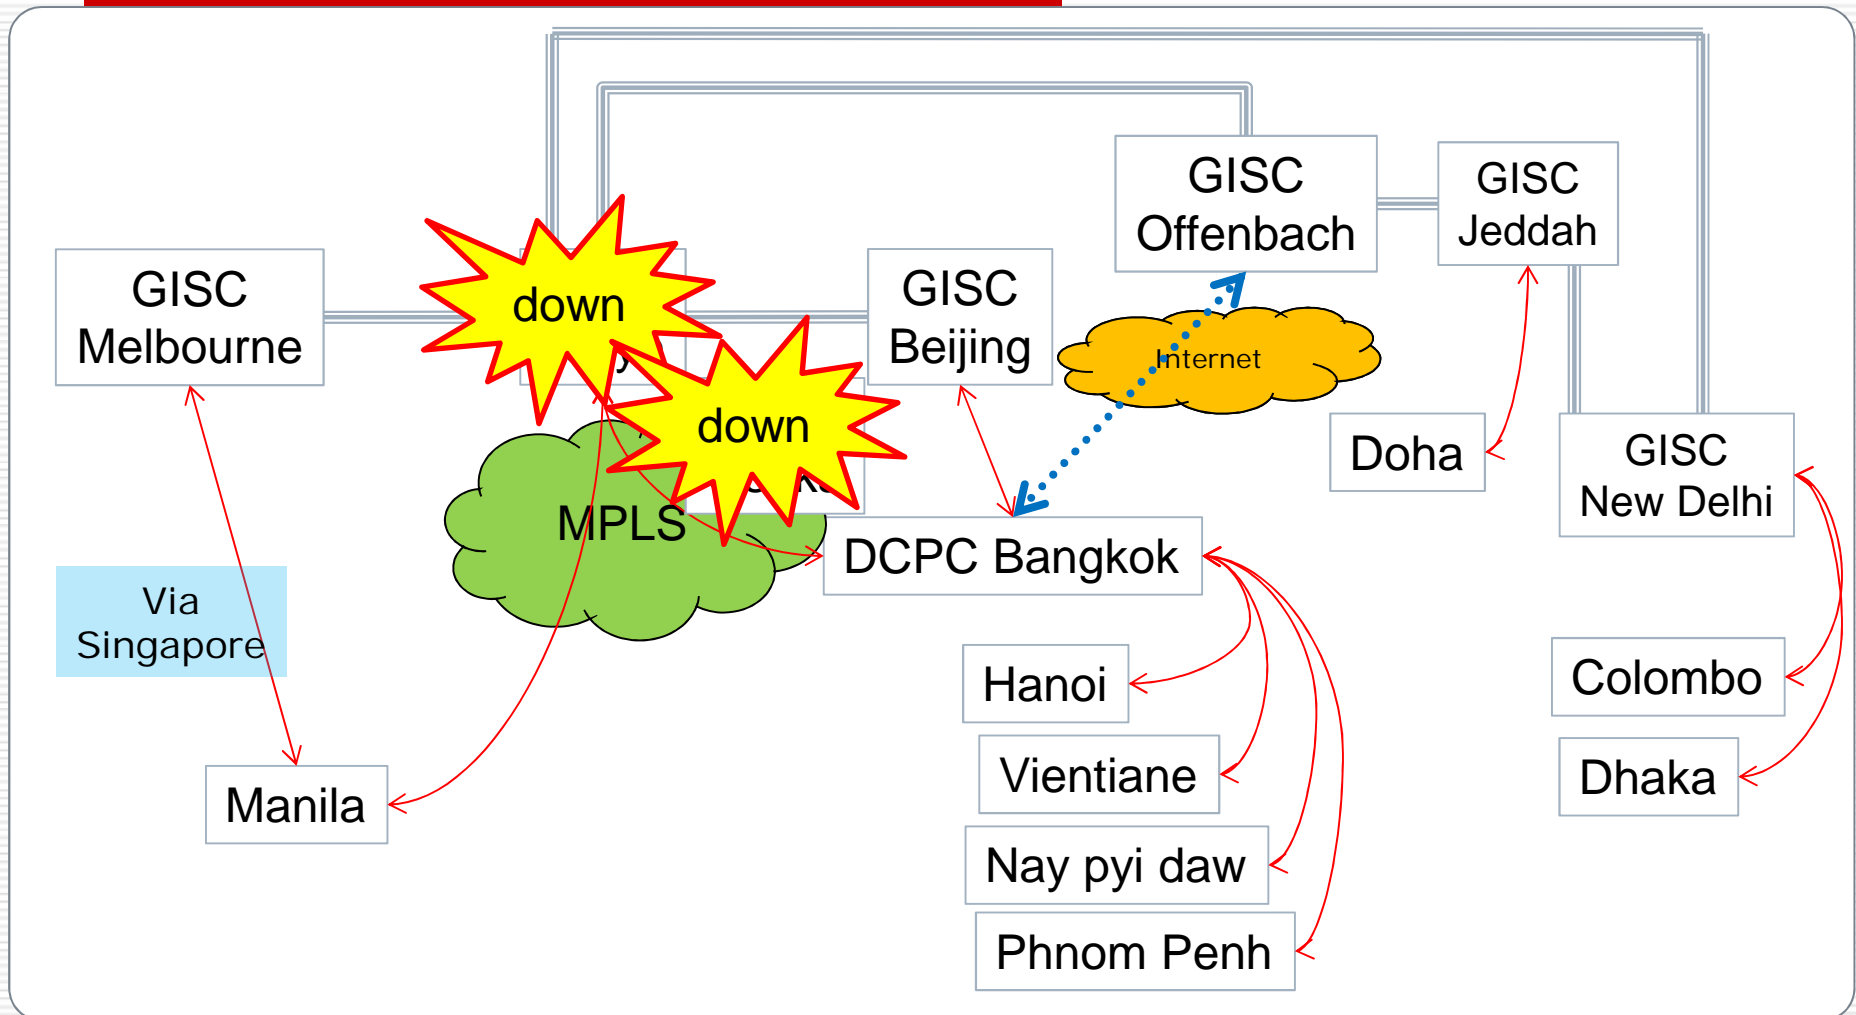

Introduction to Backup

Yoritsugi OHNO
WIS Workshop in 2014
18th -20th Nov. 2014, in JMA HQ

Disaster Recovery Site (DRS)

DRS schedule

- Installation
 - In December 2014
- Preparation at neighboring centres
 - Configure network in First quarter of 2015
- Connectivity test
 - Between Dec. 2014 and Feb. 2015
- Operation
 - In March 2015

Backup GISCs

System down of Tokyo

Backup GISCs

System down of GISC Tokyo and DRS

Backup GISCs

System/Network down of DCPC RTH Bangkok

Backup GISCs

Network down of MPLS (NTT-COM)