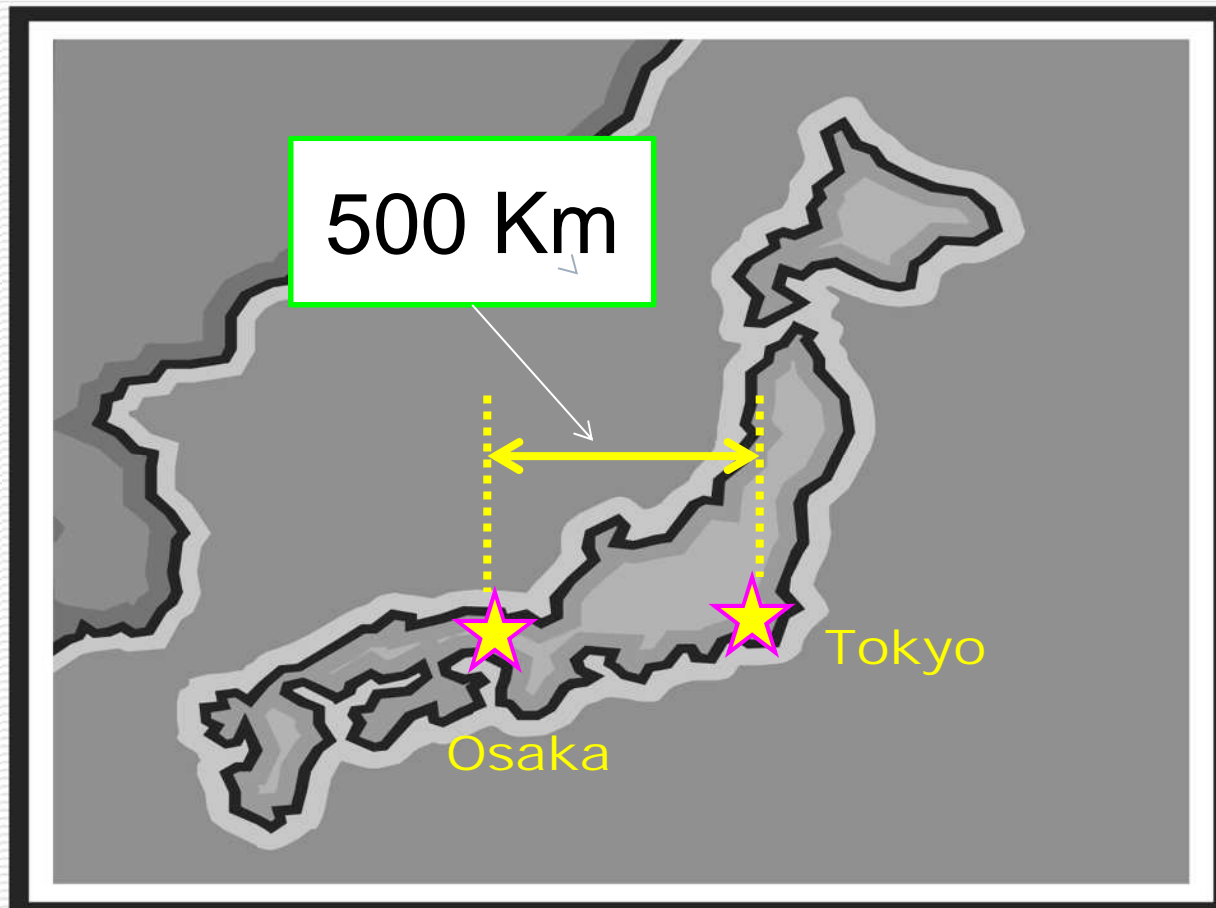

Introduction to Backup

Yoritsugi OHNO
WIS Workshop in 2014
18th -20th Nov. 2014, in JMA HQ

Disaster Recovery Site (DRS)

DRS schedule

- Installation
 - In December 2014
- Preparation at neighboring centres
 - Configure network in First quarter of 2015
- Connectivity test
 - Between Dec. 2014 and Feb. 2015
- Operation
 - In March 2015