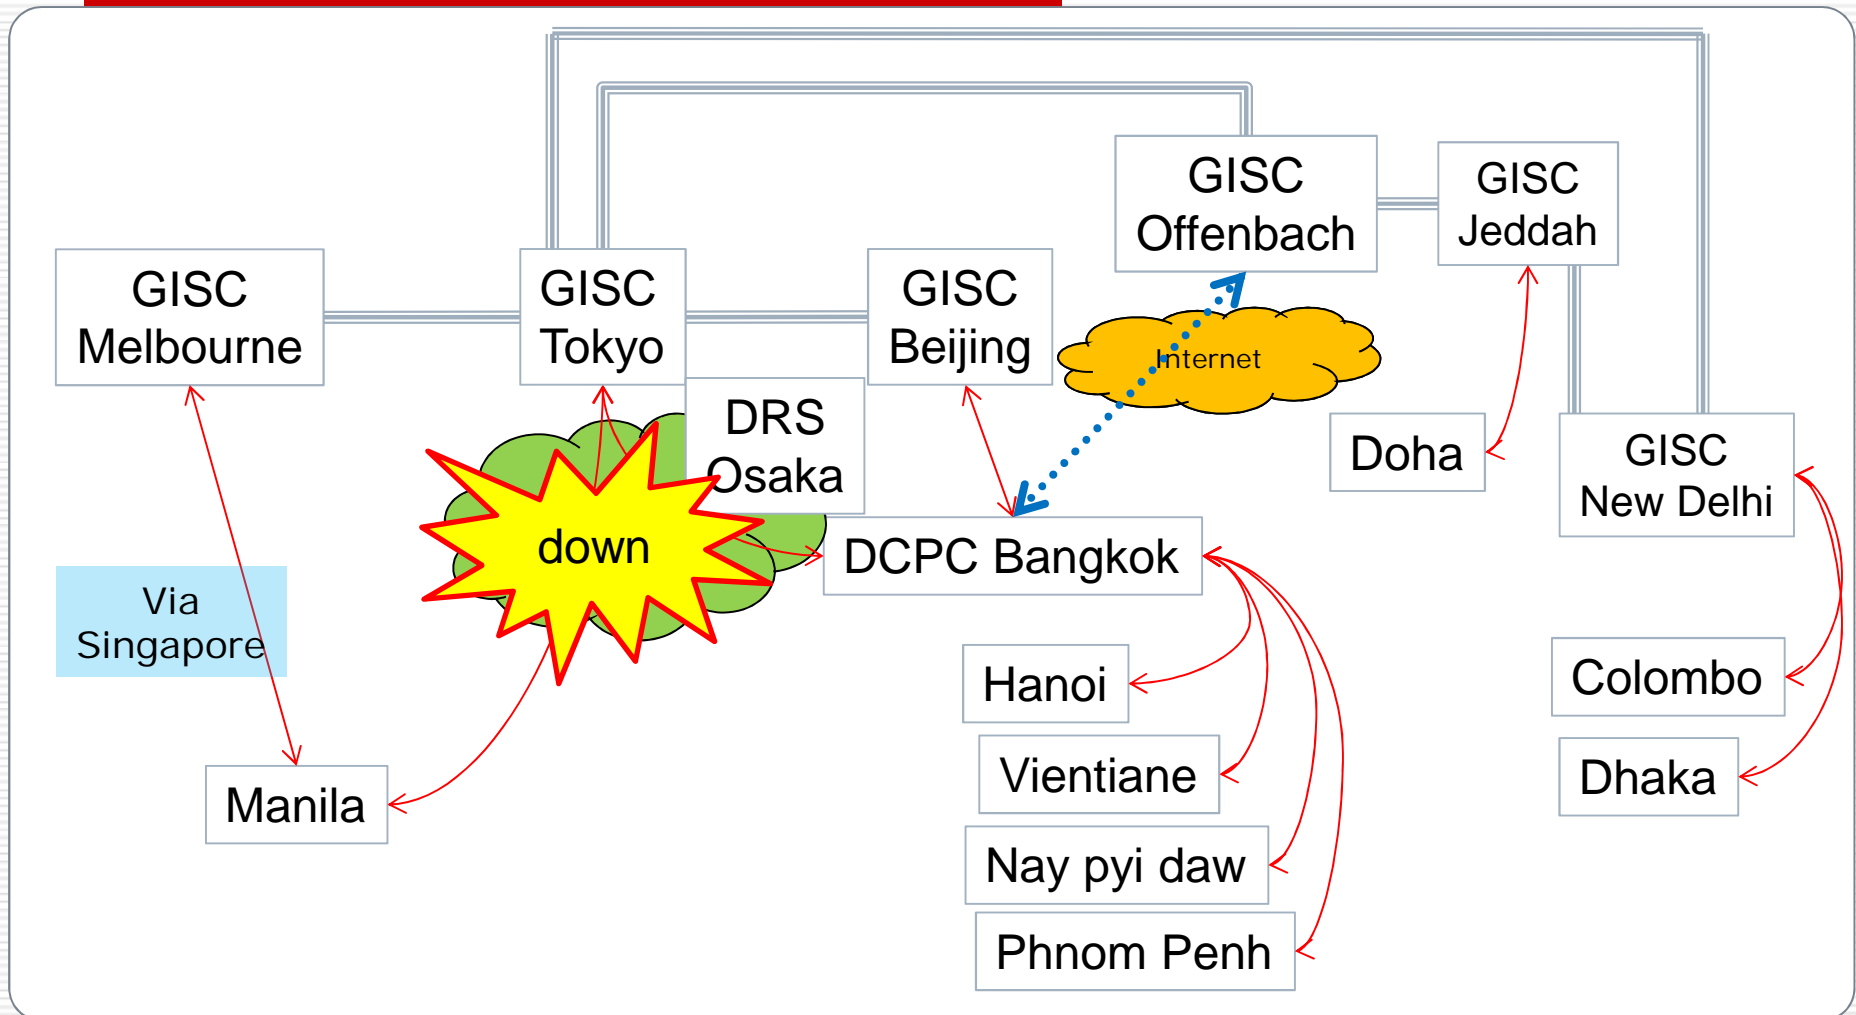

Introduction to Backup

Yoritsugi OHNO
WIS Workshop in 2014
18th -20th Nov. 2014, in JMA HQ

Disaster Recovery Site (DRS)

DRS schedule

- Installation
 - In December 2014
- Preparation at neighboring centres
 - Configure network in First quarter of 2015
- Connectivity test
 - Between Dec. 2014 and Feb. 2015
- Operation
 - In March 2015

Backup GISCs

System down of Tokyo

Backup GISCs

System down of GISC Tokyo and DRS

Backup GISCs

System/Network down of DCPC RTH Bangkok

Backup GISCs

Network down of MPLS (NTT-COM)