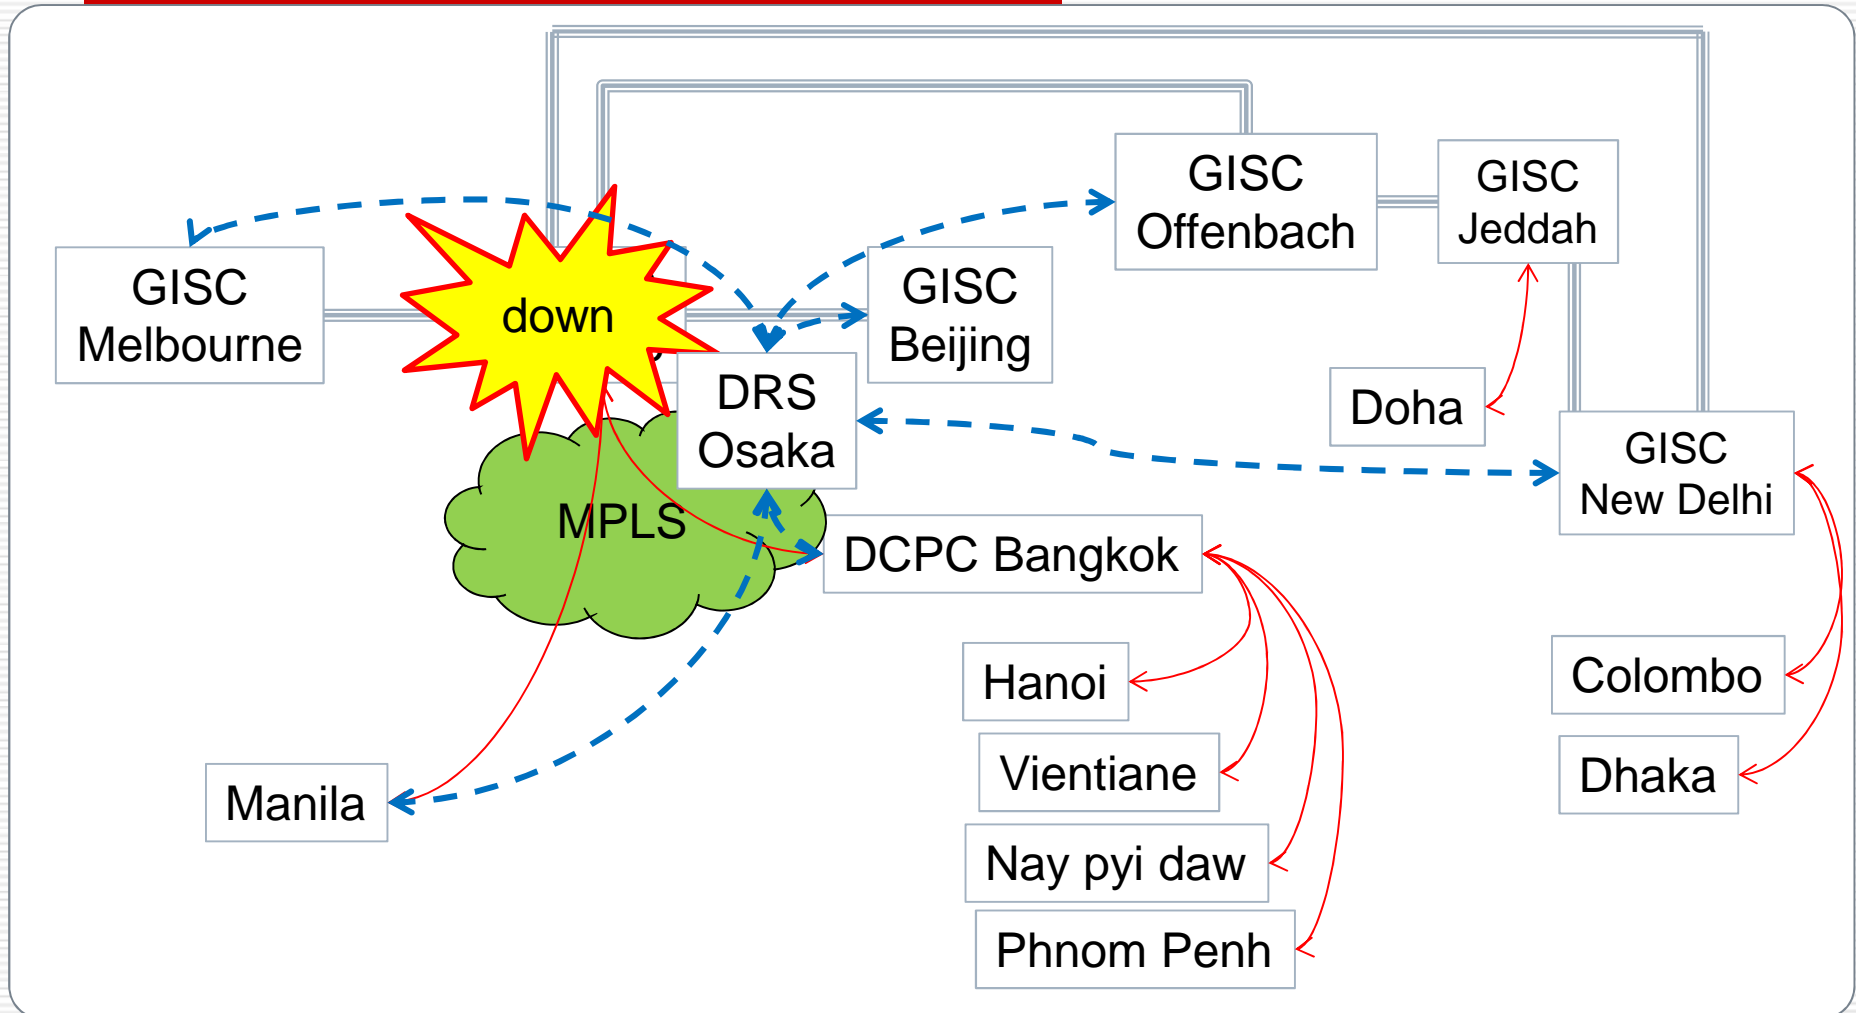

Introduction to Backup

Yoritsugi OHNO
WIS Workshop in 2014
18th -20th Nov. 2014, in JMA HQ

Disaster Recovery Site (DRS)

DRS schedule

- Installation
 - In December 2014
- Preparation at neighboring centres
 - Configure network in First quarter of 2015
- Connectivity test
 - Between Dec. 2014 and Feb. 2015
- Operation
 - In March 2015

Backup GISCs

System down of Tokyo

Backup GISCs

System down of GISC Tokyo and DRS

Backup GISCs

System/Network down of DCPC RTH Bangkok

Backup GISCs

Network down of MPLS (NTT-COM)